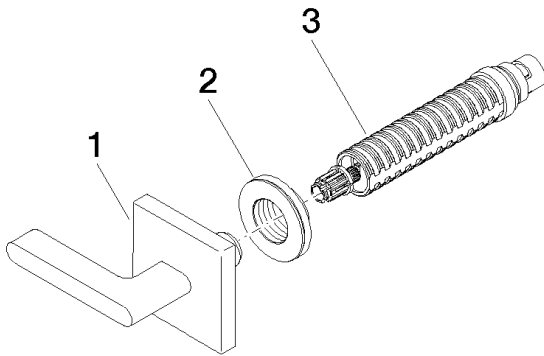

## Required article

NO IMAGE

AVAILABLE

35 607 970-90 0010

Rough for volume control 1/2"

Bathtub - CL.1

Volume Control clockwise-closing 1/2" - polished chrome

Article number: 36 607 715-00

### Spare parts list

Number	Item Number	Designation	Number of units
1	90 20 70 057 06-00	handle	1
2	09 21 02 108 90	disc	1
3	90 90 03 143 00 90	top	1