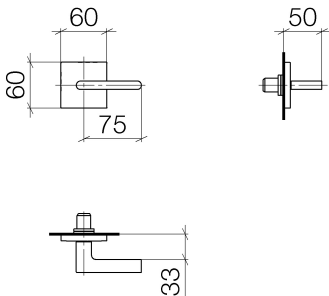

## Bathtub - CL.1

Volume Control clockwise-closing 1/2" - polished chrome

Article number: 36 607 715-00

- Flange 2-3/8" x 2-3/8"
- Ceramic disc cartridge
- (ADA)

polished chrome

Accessory is required for this item.

## Dimensional drawing

All dimensions in mm / inch = mm x 0,0394

Bathtub - CL.1

Volume Control clockwise-closing 1/2" - polished chrome

Article number: 36 607 715-00

Bathtub - CL.1

Volume Control clockwise-closing 1/2" - polished chrome

## Required article

NO IMAGE

AVAILABLE

35 607 970-90 0010

Rough for volume control 1/2"

Bathtub - CL.1

Volume Control clockwise-closing 1/2" - polished chrome

Article number: 36 607 715-00

### Spare parts list

Number	Item Number	Designation	Number of units
1	90 20 70 057 06-00	handle	1
2	09 21 02 108 90	disc	1
3	90 90 03 143 00 90	top	1